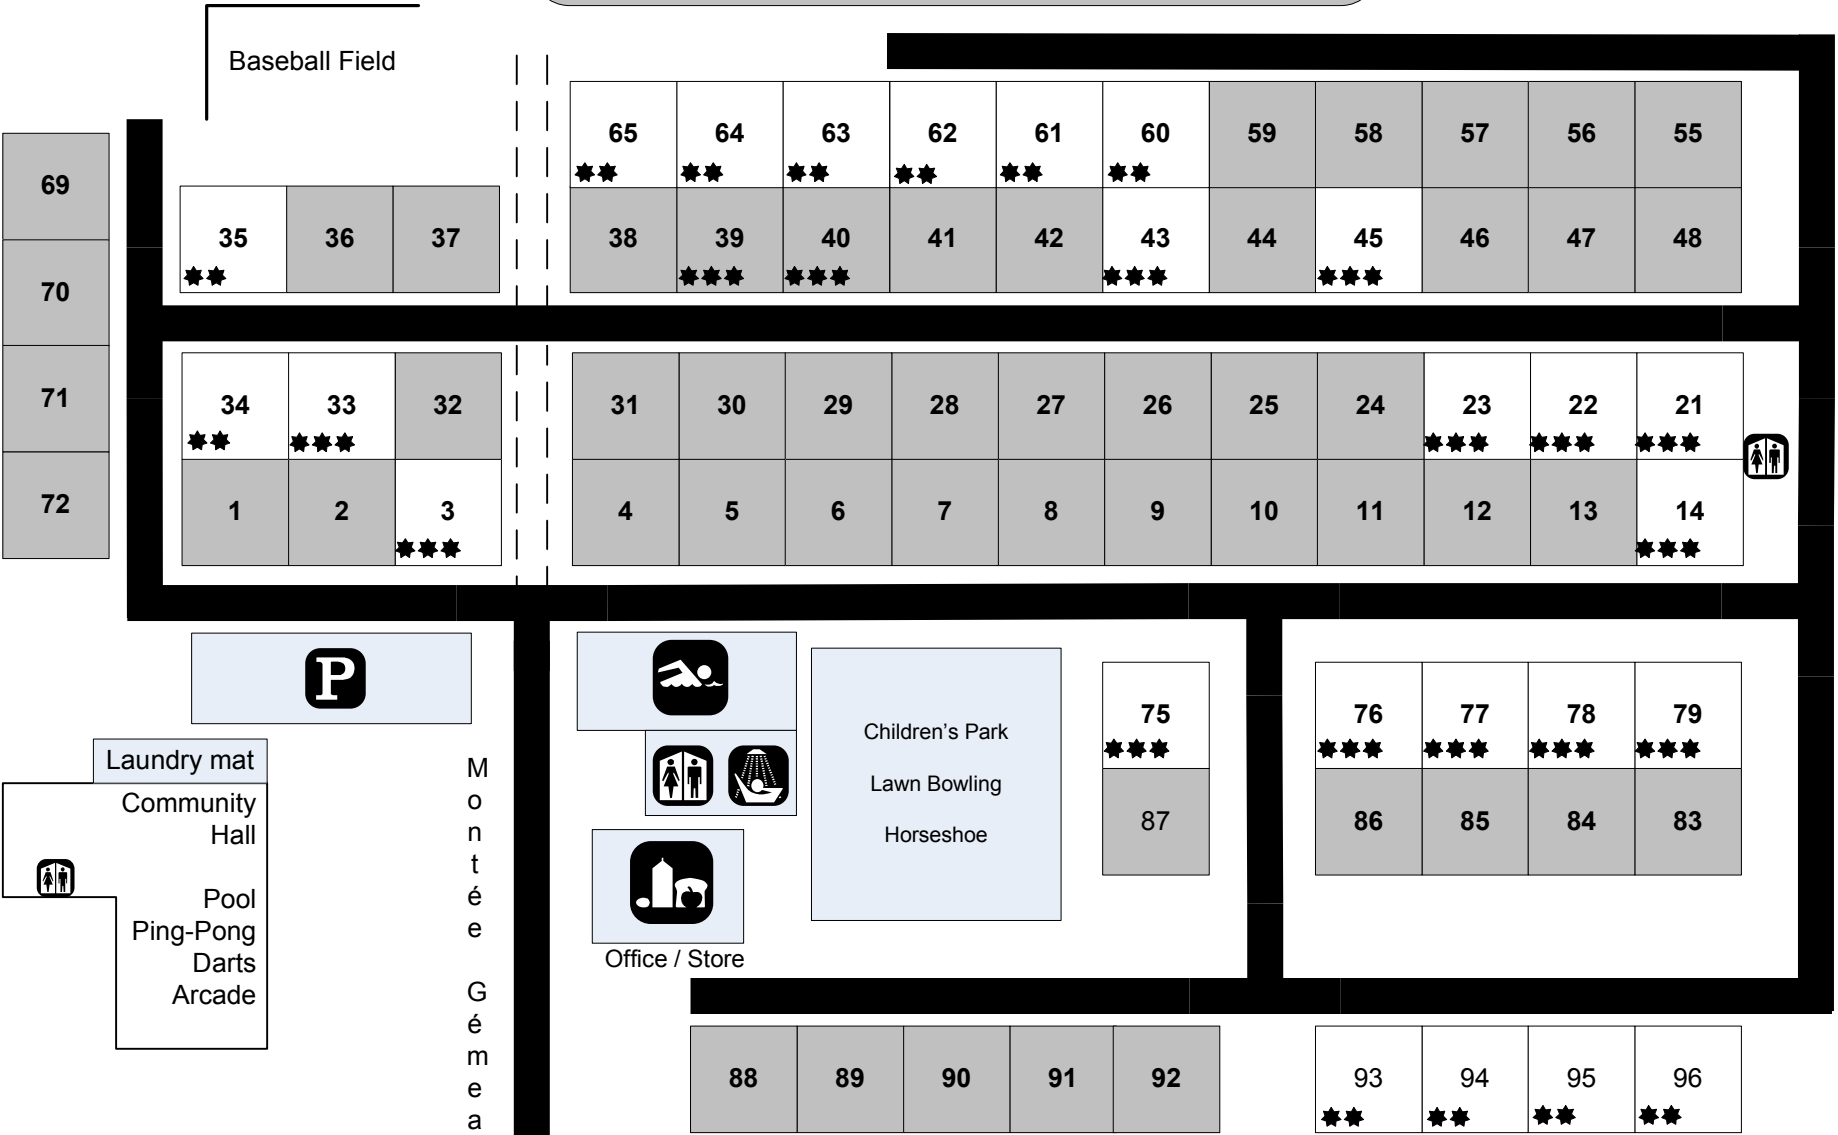

Camping Gêmeaux

Rustique*

51 - 52
53 - 54

Play

Area

<input type="checkbox"/> Lot Available	★ 1 Service	Showers
<input checked="" type="checkbox"/> Lot Not Available	★★ 2 Services	Restrooms
Road Accessible by Car	★★★ 3 Services	Swimming Pool
Road Accessible by Pedestrians		